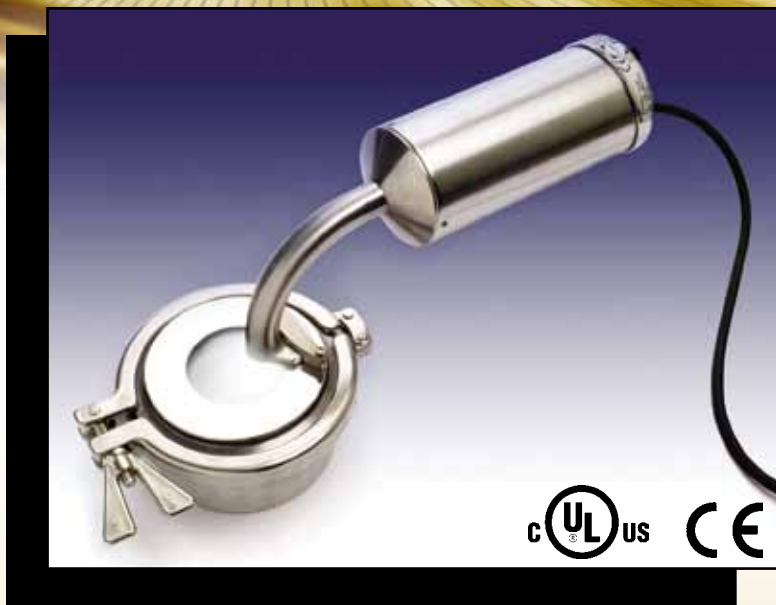

Lumi-View 33™ & 35™ Fiber Optic Light with Sanitary Sight Window Provides Viewing and Lighting Through a Single Port

Data Sheet 02-0185 Rev 01/12

The new Lumi-View 33™ & 35™ fiber optic light is a powerful yet compact illumination system for sanitary processing equipment providing up to 50 watts of illumination while allowing viewing through the same window. This unique combination sight/light glass incorporates the L.J. Star MetaClamp® system with Metaglas® safety windows. They can be used to view the interior of either new or existing sanitary processing equipment.

The Lumi-View can also be used separately, mounted on any existing view port or other L.J. Star sight window, providing illumination where limited space or connections make the use of conventional luminaires difficult.

Metaglas safety windows with the MetaClamp sanitary connection provide the strongest and most secure sanitary viewing option available. Essentially immune to catastrophic failure, these windows have also consistently tested leak-tight at pressures and vacuums far beyond design ratings. Metaglas windows are comprised of stainless steel and borosilicate glass, fused together to create a window so uniformly compressed it tolerates both extreme pressure and temperature, serving reliably for years in applications where conventional windows fail repeatedly. Electropolishing available.

The new fiber optic illumination system is a compact, easily adaptable unit. The Lumi-View 33 & 35 rigid fiber optic light attaches directly to the sight glass which eliminates separate mounting of the light source. The housing is made of 316 stainless steel which is rated NEMA 4X and IP65. An internal transformer allows for a 12, 24 and 120 volt power supply. A built-in momentary on/off switch allows easy operator use and extends the bulb life.