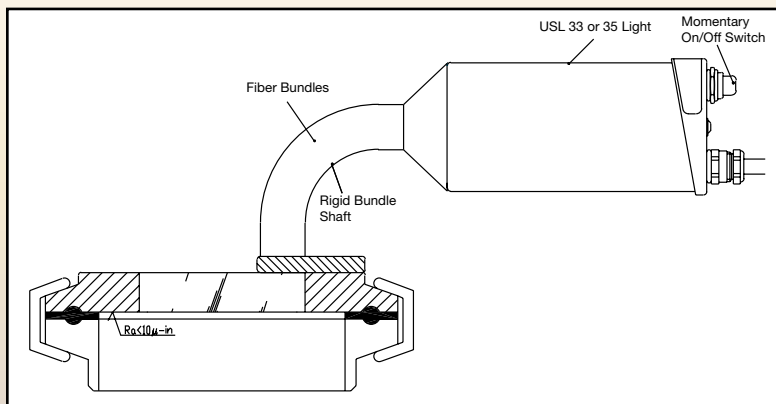

Lumi-View 33™ & 35™ Fiber Optic Light with Sanitary Sight Window Provides Viewing and Lighting Through a Single Port

Data Sheet 02-0185 Rev 01/12

The new Lumi-View 33™ & 35™ fiber optic light is a powerful yet compact illumination system for sanitary processing equipment providing up to 50 watts of illumination while allowing viewing through the same window. This unique combination sight/light glass incorporates the L.J. Star MetaClamp® system with Metaglas® safety windows. They can be used to view the interior of either new or existing sanitary processing equipment.

The Lumi-View can also be used separately, mounted on any existing view port or other L.J. Star sight window, providing illumination where limited space or connections make the use of conventional luminaires difficult.

Metaglas safety windows with the MetaClamp sanitary connection provide the strongest and most secure sanitary viewing option available. Essentially immune to catastrophic failure, these windows have also consistently tested leak-tight at pressures and vacuums far beyond design ratings. Metaglas windows are comprised of stainless steel and borosilicate glass, fused together to create a window so uniformly compressed it tolerates both extreme pressure and temperature, serving reliably for years in applications where conventional windows fail repeatedly. Electropolishing available.

The new fiber optic illumination system is a compact, easily adaptable unit. The Lumi-View 33 & 35 rigid fiber optic light attaches directly to the sight glass which eliminates separate mounting of the light source. The housing is made of 316 stainless steel which is rated NEMA 4X and IP65. An internal transformer allows for a 12, 24 and 120 volt power supply. A built-in momentary on/off switch allows easy operator use and extends the bulb life.