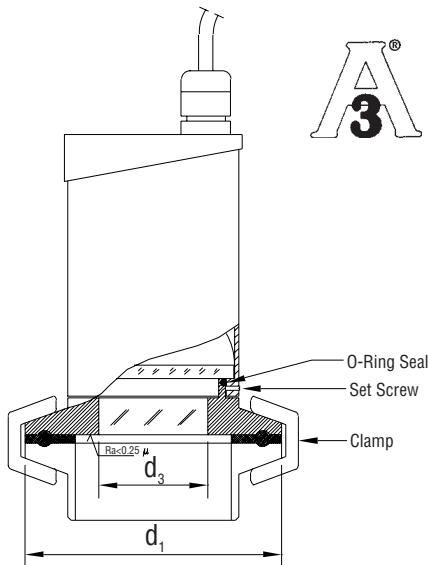

Light Model No.	Standard Tube OD	d₁		d₃		Max. Pressure @ 450 F PSIG (Bar)
		inch (mm)	inch (mm)	inch (mm)	inch (mm)	
USL 33	1", 1-1/2"	1.99 (51)	0.98 (25)	230 (16)		
	2"	2.52 (64)	1.18 (30)	230 (16)		
USL 35	3"	3.58 (91)	1.57 (40)	150 (10)		
	4"	4.69 (119)	2.17 (55)	150 (10)		
	6"	6.57 (167)	2.36 (60)	90 (6)		

L.J. STAR
INCORPORATED